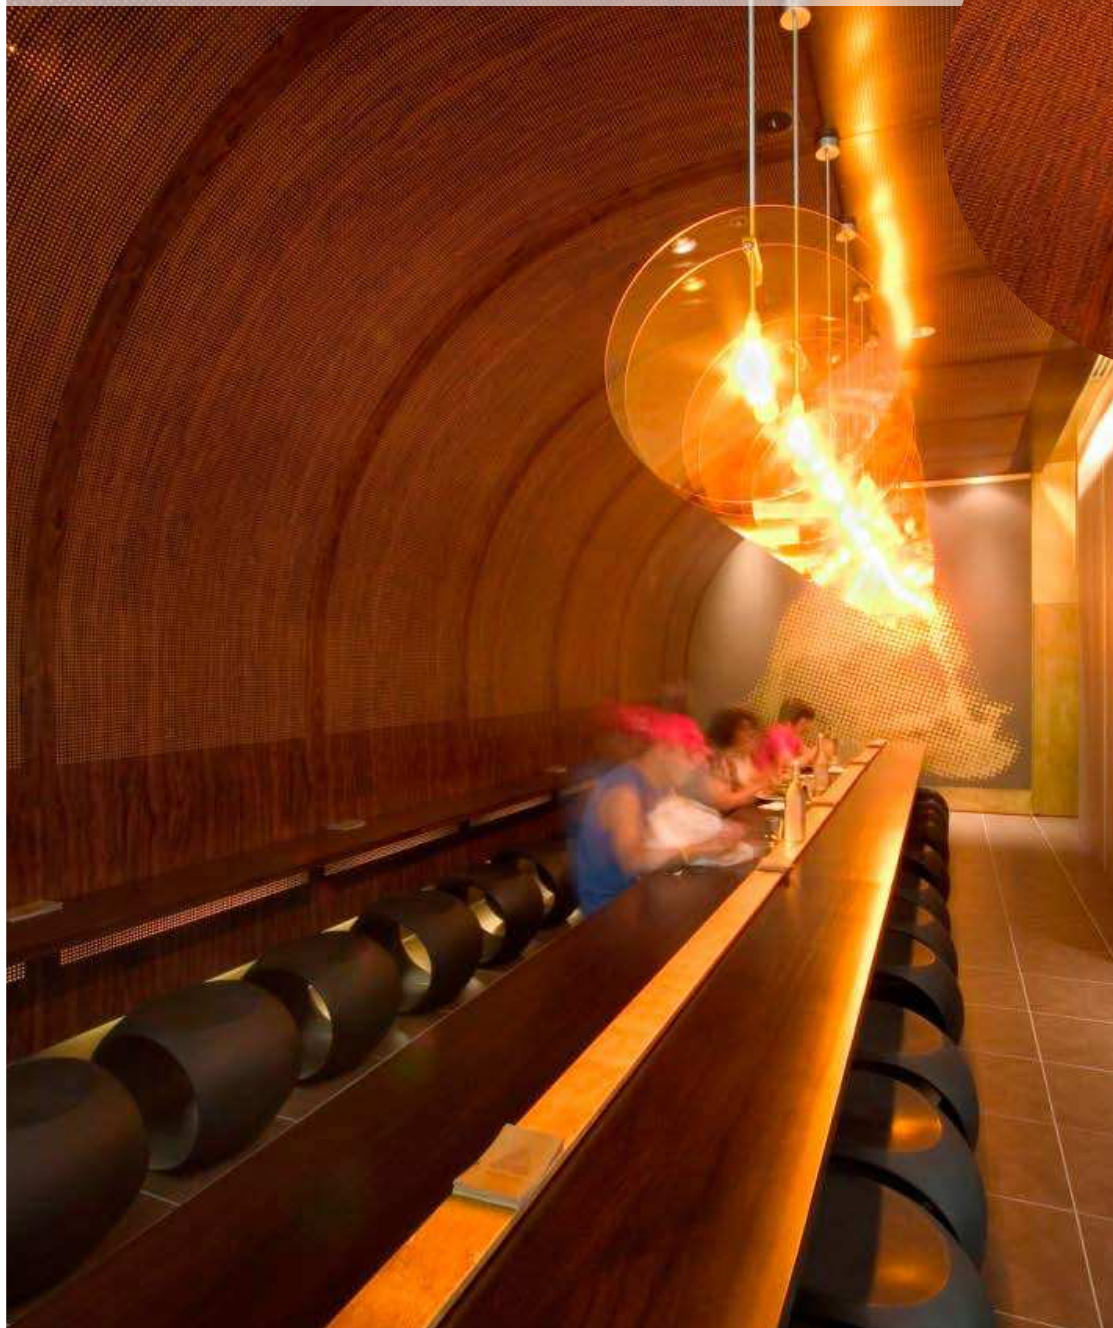

CASE STUDY

A highly acclaimed fit out perfectly complemented by the installation of curved DecorPly panelling, all contributing to the ambience of this up market dining facility.

Restaurant

Project:
Buddha Boy

Product selection:
DecorPly
Perforated veneer plywood
DecorSorb
Acoustic textile to rear
of panels prefinished in
DecorThane 'clear'

DECOR
Systems

www.decor systems.com.au

For all your decorative and acoustic panel solutions visit www.decor systems.com.au