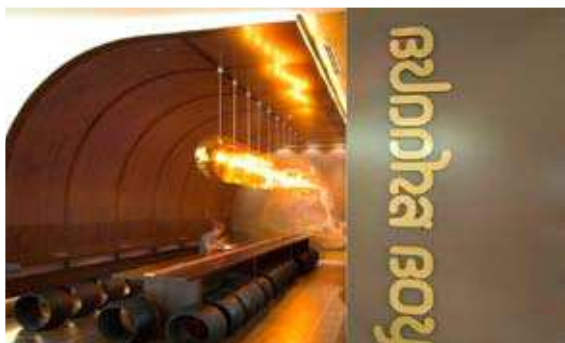

DECOR
Systems

www.decor systems.com.au

For all your decorative and acoustic panel solutions visit www.decor systems.com.au

Decor Systems Australasia Tel: +61 2 9748 1800 Fax: +61 2 9648 1800 Email: info@decor systems.com.au
The Silverwater Estate, 6 Millennium Court, Silverwater NSW 2128